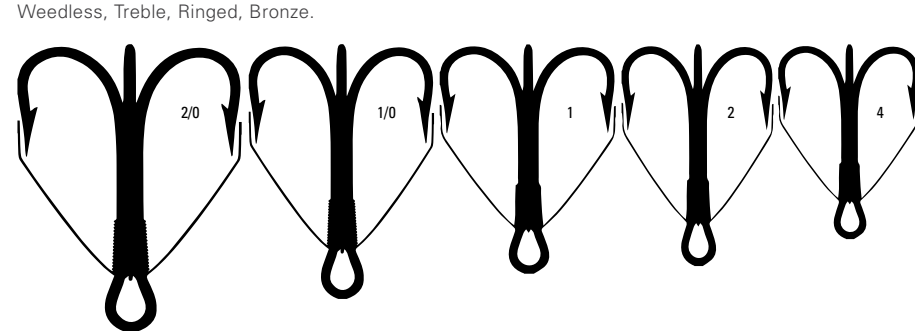

W3551

REF. W3551-BR
 Quantity Size
 5 2/0,1/0,1,2,4

MUSTAD WEEDLESS TREBLE HOOK

2/0

1/0

1

2

4