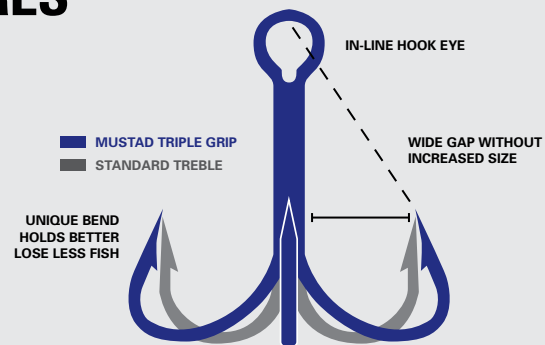

UNIQUE TRIPLE GRIP® FEATURES