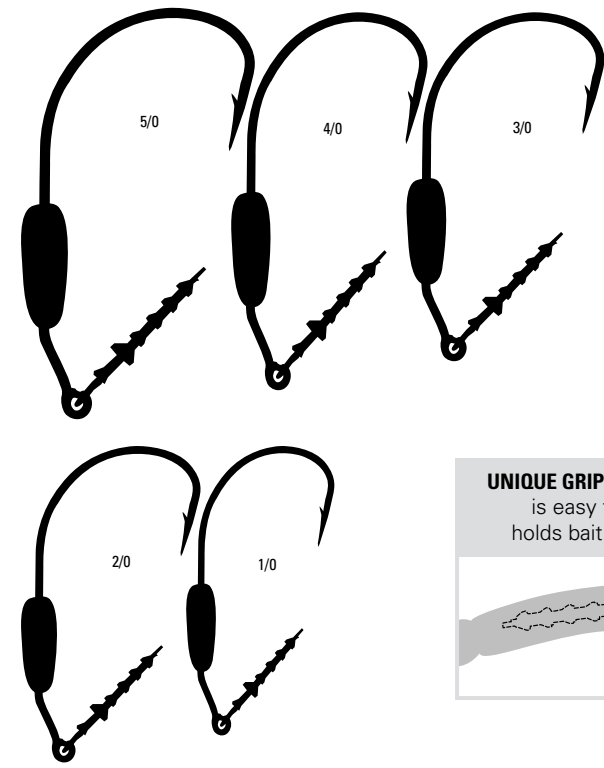

SPRING GRIPPER

Tapered Spring Gripper. Improves soft plastic grip strength as much as 80%.

Weighted hook for soft plastic lures. Featuring Mustad's 4.3 UltraPoint® technology. Includes barbed baitholder pin for rigging baits fast and straight. Adjustable sliding weight for for targeting your species with a customized bait presentation.

REF. 91768UB116
Quantity 3
Size 5/0,4/0,
3/0,2/0,
1/0
Weight - oz.
1/16

REF. 91768UB18
Quantity 3
Size 5/0,4/0,
3/0,2/0,
1/0
Weight - oz.
1/8

UNIQUE GRIPPER DESIGN
is easy to use;
holds bait securely

TO MOVE: Unique sliding weight lets you easily change presentations.

1. Rotate weight several times to heat silicone insert.

2. Move weight to desired location. As insert cools, weight will be held firmly in place.

Weight Back:
Pushes bait backwards under structures like docks or logs. Use with tube baits, crawfish, and jerkbaits.

Weight Forward:
Bait sinks "nose down." Use with worms, "Gidzit" and tube baits.

Weight Centered:
Bait falls horizontally. Use with jerk baits, tube baits, lizards and worms.