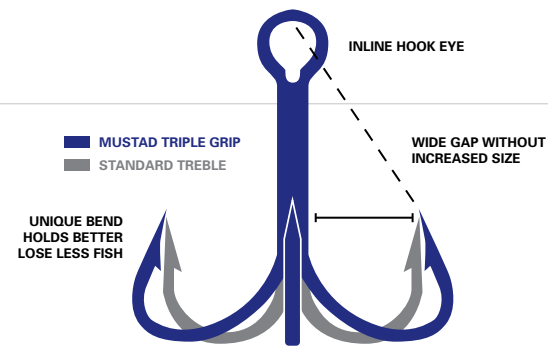

Tight lines,

Jordan Davis

President – Mustad Americas
O Mustad & Søn AS

ULTRAPPOINT®

Mustad's UltraPoint® Technology ensures incredible sharpness without compromising strength. UltraPoint® hooks are 20% sharper and designed to stay sharper longer, so you can keep casting without changing lures or sharpening hooks.

GRIP-PIN®

Mustad Grip-Pin® Technology is designed with a molded resin pin that securely anchors a wide range of baits to the hook for a "no slip, no slide" design that extends the life of your bait.

TRIPLE GRIP®

Mustad Triple Grip® hooks combine exceptional hooking and holding capability with outstanding strength. They feature a precise shape that almost "locks" a fish into the elbow of the bend, making it virtually impossible for the fish to throw the hook.

NOR-TEMPERED

Mustad Nor-Tempering is 30% stronger than standard wire without being brittle. No broken points means more fish caught.

TRIANGLE

Mustad Triangle Hooks have reinvented the fishing hook with a proprietary 3-Way optimized forging process that is 20% stronger than a round wire hook and prevents rolling in the mouth of a hooked fish. This means stronger hook shanks and stronger sets.