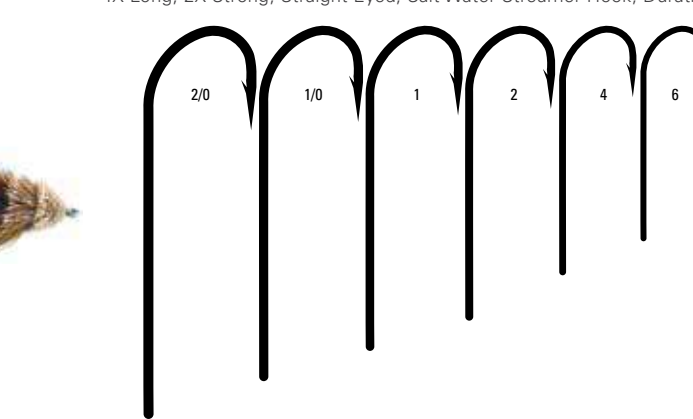

LONG SHANK, SALTWATER STREAMER

4X Long, 2X Strong, Straight Eyed, Salt Water Streamer Hook, Duratin

C68SNP

REF. C68SNP-DT
Quantity Size
25 6/0,5/0,4/0,3/0,2/0,1/0,1,2,4,6

C70SNP

REF. C70SNP-DT
Quantity Size
50 3/0,2/0,1/0,1,2,4,6
25 3/0,2/0,1/0,1,2,4,6

S71SNP

REF. S71SNP-DT
Quantity Size
25 2/0,1/0,1,2,4,6,8

S74SNP

REF. S74SNP-DT
Quantity Size
50 2/0,1/0,1,2,4
25 2/0,1/0,1,2,4,6