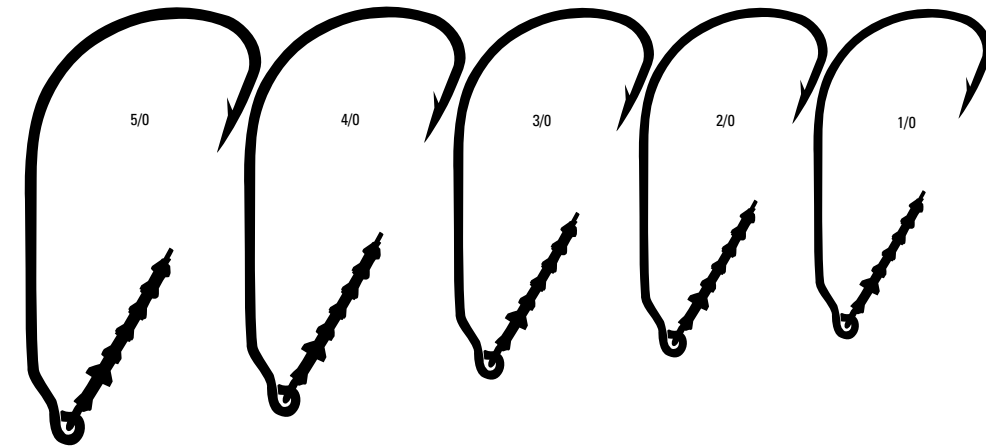

Opti-Angle Needle Point for fast penetration

INSTRUCTIONS
Put the hook point of the spinnerbait through the eye of the Pro-Stinger trailer hook. Cut a small piece of the included surgical tubing and run the spinnerbait hook through the tubing. Slide the tubing down the shank of the spinnerbait.

Extra large eye for easy rigging

MUSTAD O'SHAUGHNESSY LIVE BAIT HOOK WITH ACTION RING

Opti-Angle Needle Point, Chemically Sharpened, Nor-Tempered, 3X Short, 1X Strong, Forged, With Stainless Action Ring, Black Nickel.

R9174NP

REF. R9174NP-BN
Quantity Size
25 3/0,2/0,1/0
6 3/0,2/0,1/0,1,2

MUSTAD IMPACT™ STRAIGHT KEEPER HOOK

Opti-Angle Needle Point, Chemically Sharpened, Nor-Tempered, 28° Wide Gap, Spring, Includes Bait Holder, Black Nickel. Bass hook with straight plastic keeper for rigging soft plastic baits. The straight keeper helps to rig baits straight, and is an advantage when rigging narrow nosed baits like hollow body swimbaits and jerk baits. Versatile softlure hook for the angler that needs to be ready for anything.