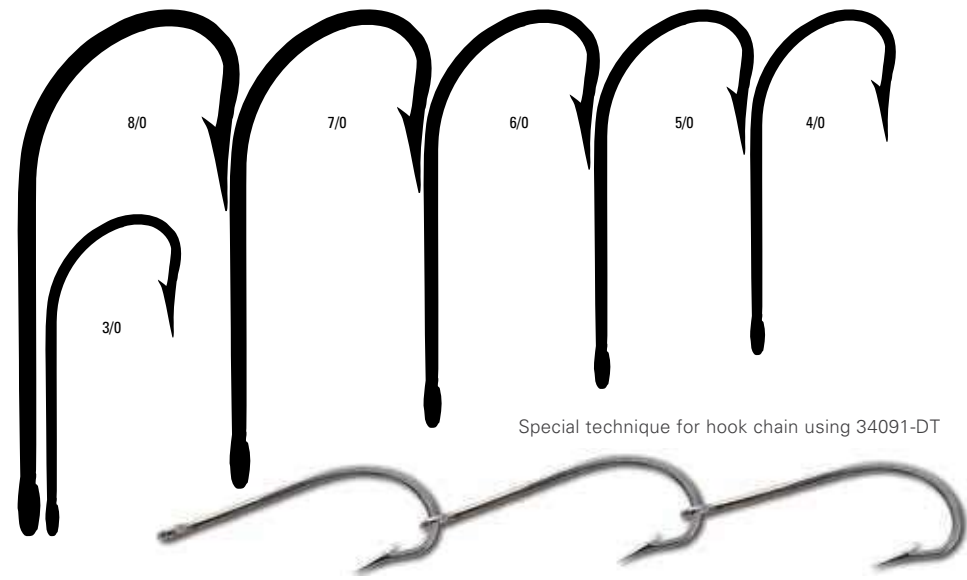

34091

MUSTAD O'SHAUGHNESSY OPEN RING HOOK

Forged, Open Soft Ring, Duratin.